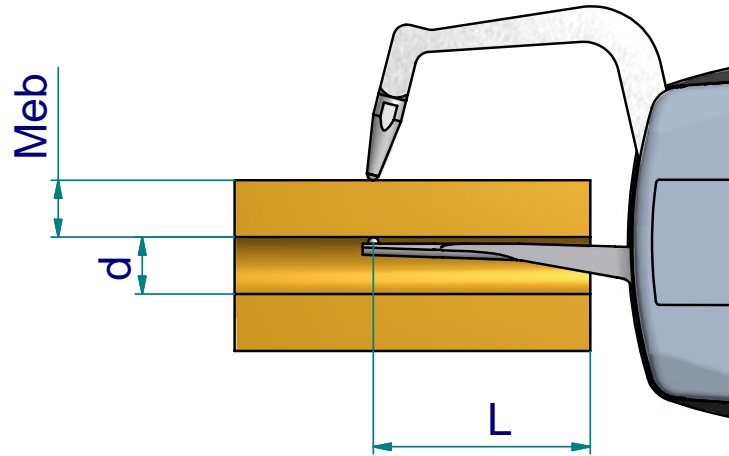

type: D
range: 0 - .40 INCH
range of indication: 0 - .41 INCH
digital step: -
scale interval: .0002 INCH
measuring force: 0,8 - 1,2 N
weight: 165 g

acceptable deviations
VDI/VDE/DGQ 2618 Bl. 12.1/13.1)
max. permissible errors "G": .0008 INCH
repeatability "r": .0002 INCH
reference temperature: 20° C
operation temperature: 10° C - 30° C
storage temperature: -10° C - 50° C

Kroeplin
Längenmesstechnik

measuring capacity

| internal diameter d [INCH] | measuring range Meb [INCH] | | | | | | | | | |
|-------------------------------|----------------------------|------|------|------|------|------|------|------|------|------|
| | .04 | .08 | .12 | .16 | .20 | .24 | .28 | .31 | .35 | .39 |
| .12 | .16 | .14 | .14 | .15 | .17 | .19 | .21 | .25 | .31 | .42 |
| .16 | .75 | .67 | .67 | .70 | .76 | .82 | .85 | .89 | .93 | .98 |
| .20 | .97 | .94 | .94 | .95 | .98 | 1,01 | 1,06 | 1,10 | 1,15 | 1,22 |
| .24 | 1,16 | 1,12 | 1,12 | 1,14 | 1,17 | 1,21 | 1,26 | 1,31 | 1,38 | 1,40 |
| .28 | 1,35 | 1,30 | 1,30 | 1,32 | 1,36 | 1,40 | 1,40 | 1,40 | 1,40 | 1,40 |
| .31 | 1,40 | 1,40 | 1,40 | 1,40 | 1,40 | 1,40 | 1,40 | 1,40 | 1,40 | 1,40 |
| .35 | 1,40 | 1,40 | 1,40 | 1,40 | 1,40 | 1,40 | 1,40 | 1,40 | 1,40 | 1,40 |
| > .39 | 1,40 | 1,40 | 1,40 | 1,40 | 1,40 | 1,40 | 1,40 | 1,40 | 1,40 | 1,40 |
| L | | | | | | | | | | |

L = maximum usable arm length
[INCH]

Example:
d = .16 Meb = .20 L = .76

subject to technical alterations

drawing-nr.: DAB-D6R10_KR_I
date of issue: 12.01.09
name: T.Koenig
revision status:
revision date: