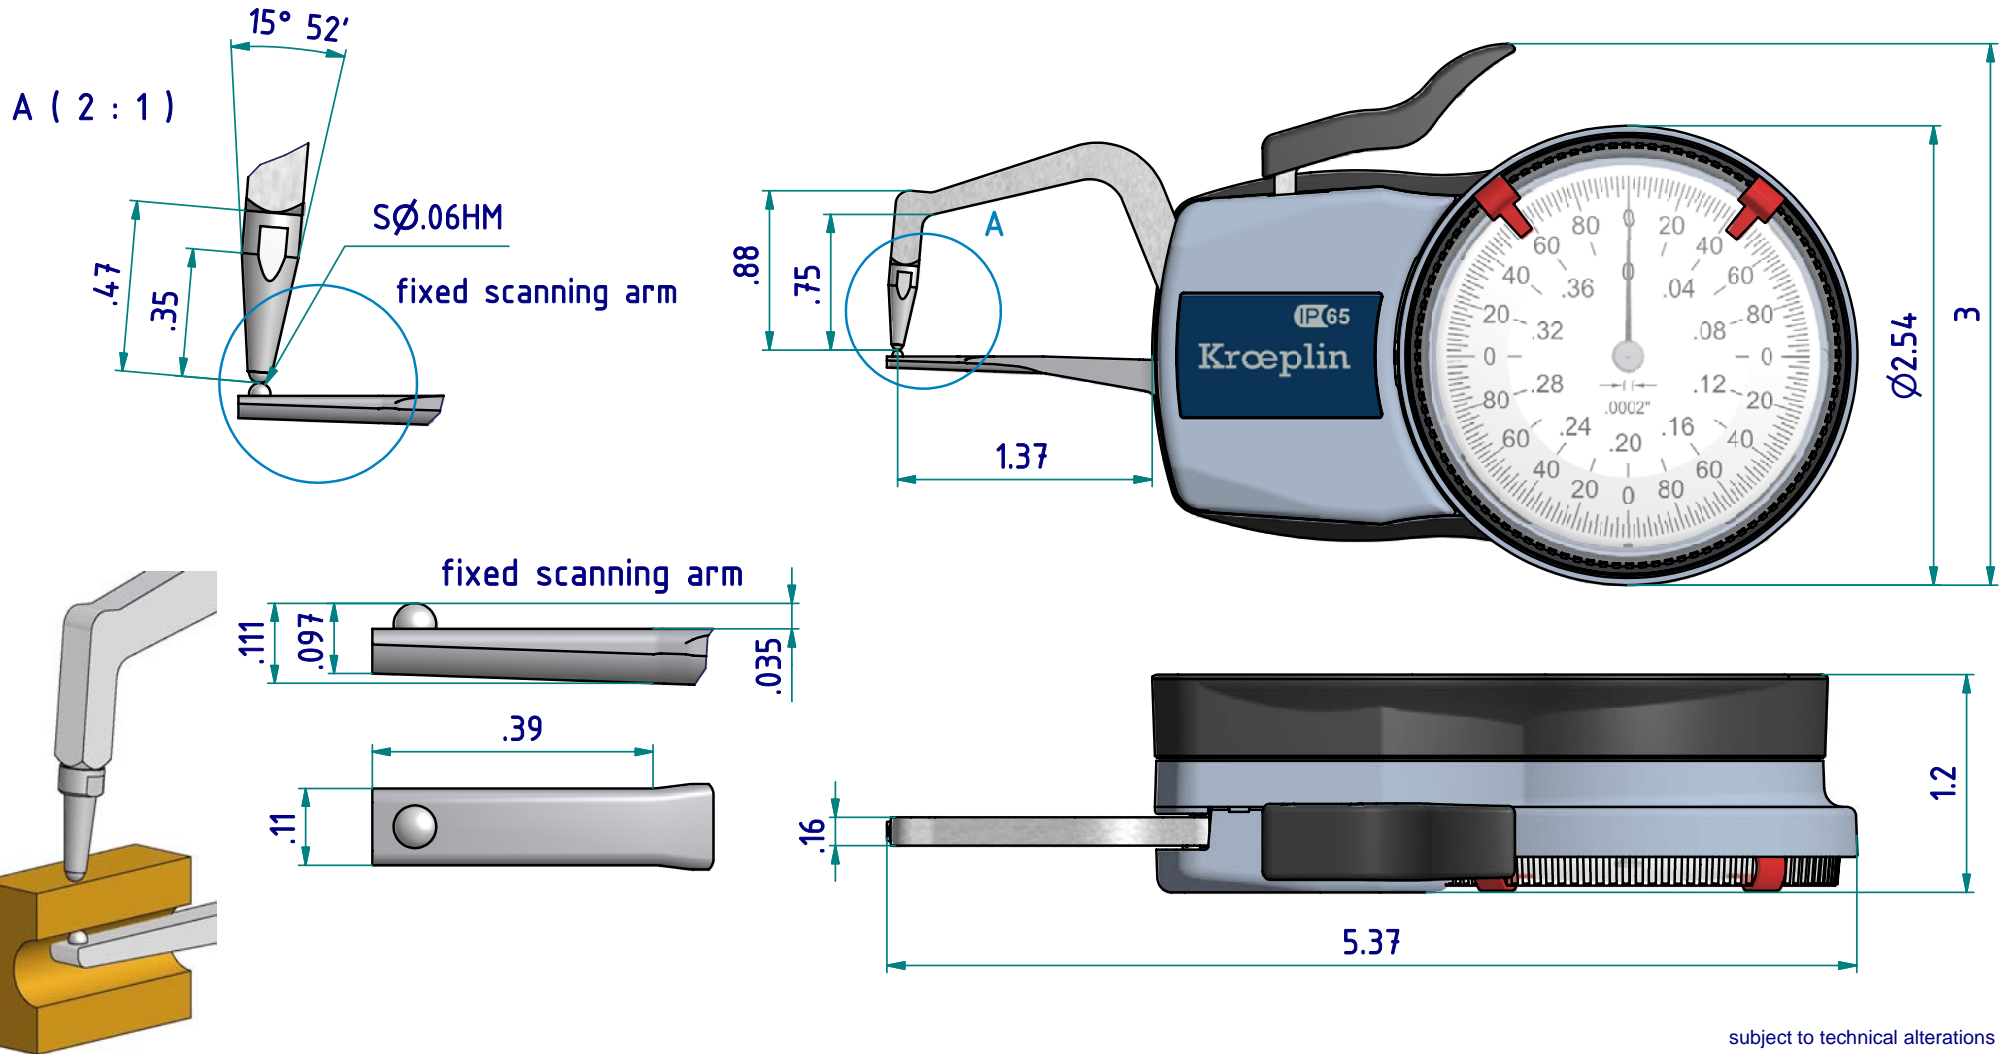

data sheet: D6R10

Kroeplin GmbH
Gartenstraße 50
D-36381 Schlüchtern

Tel.: 06661 86 0
Fax: 06661 86 39
Mail: sales@kroeplin.com
Web: www.kroeplin.com

Kroeplin
Längenmesstechnik

subject to technical alterations

type: D
range: 0 - .40 INCH
range of indication: 0 - .41 INCH
digital step: -
scale interval: .0002 INCH
measuring force: 0,8 - 1,2 N
weight: 165 g

acceptable deviations
VDI/VDE/DGQ 2618 Bl. 12.1/13.1)
max. permissible errors "G": .0008 INCH
repeatability "r": .0002 INCH
reference temperature: 20° C
operation temperature: 10° C - 30° C
storage temperature: -10° C - 50° C

scale: 1:1
drawing-nr.: DAB-D6R10_KR_I
date of issue: 12.01.09
name: T.Koenig
revision status:
revision date: